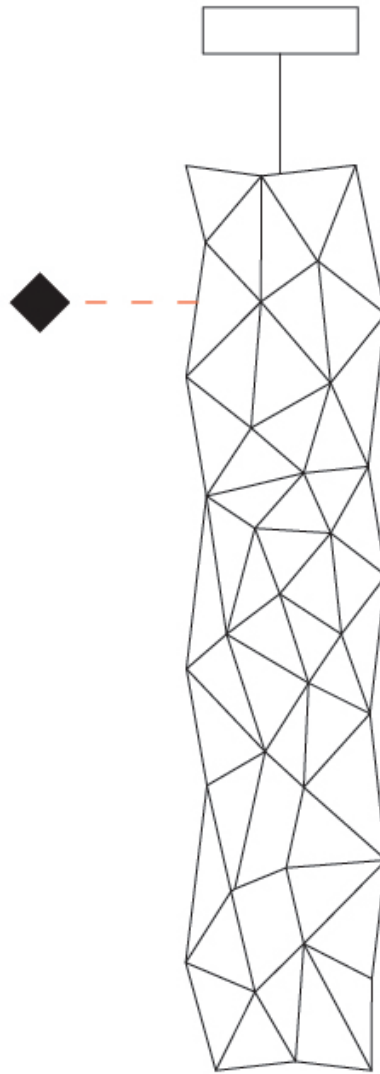

COSMOS VERTICAL SUSPENSION

D1010053-

PROJECT

TYPE

SPECIFIER

QUANTITY

DATE

D