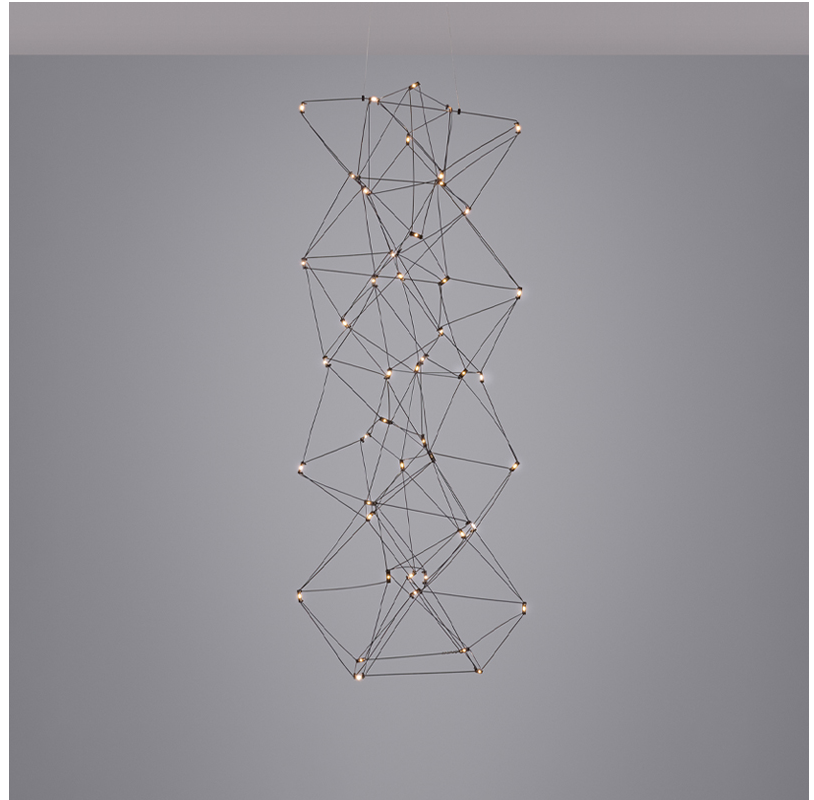

COSMOS VERTICAL SUSPENSION

D1010052-

base number LED Dimming Color Temperature Finish Options

- To build a product code in our configurator select the specify button on the base model # product page
- To build a manual product code on this datasheet choose from the options listed below in blue font and add the suffix to the base model #

GENERAL

Series: Cosmos Vertical
 Brand: Quasar
 Division: Design
 Mounting Type: Suspension
 Mounting Location: Ceiling
 Subcategory: Ambient

PHYSICAL

Shape: Square
 Length (mm): 400
 Length (in): 15 3/4
 Width (mm): 400
 Width (in): 15 3/4
 Height (mm): 1400
 Height (in): 55 1/8
 Max. Overall Height (mm): 3400
 Max. Overall Height (in): 133 7/8
 Light Distribution: Omnidirectional
 Weight (kg): 4.5
 Weight (lbs): 9.92
[Fixture Finish: NIC / BRA / BBR](#)
 Fixture Material: Metal
 Cable Details: 2000mm Cable
 Upon Request: Custom Sizes Optional Dowlight upon request

COSMOS VERTICAL SUSPENSION

D1010052-

PROJECT

TYPE

SPECIFIER

QUANTITY

DATE

D

GENERAL

Series: Cosmos Vertical
 Brand: Quasar
 Division: Design
 Mounting Type: Suspension
 Mounting Location: Ceiling
 Subcategory: Ambient

PHYSICAL

Shape: Square
 Length (mm): 400
 Length (in): 15 3/4
 Width (mm): 400
 Width (in): 15 3/4
 Height (mm): 1800
 Height (in): 70 7/8
 Max. Overall Height (mm): 3800
 Max. Overall Height (in): 149 5/8
 Light Distribution: Omnidirectional
 Weight (kg): 4.5
 Weight (lbs): 9.92
[Fixture Finish: NIC / BRA / BBR](#)
 Fixture Material: Metal
 Cable Details: 2000mm Cable
 Upon Request: Custom Sizes Optional Dowlight upon request