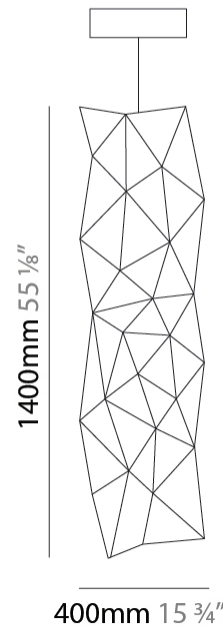

D1010052-

base number   LED Dimming   Color Temperature   Finish Options

1. To build a product code in our configurator select the specify button on the base model # product page
2. To build a manual product code on this datasheet choose from the options listed below in blue font and add the suffix to the base model #

GENERAL

Series: Cosmos Vertical
Brand: Quasar
Division: Design
Mounting Type: Suspension
Mounting Location: Ceiling
Subcategory: Ambient

PHYSICAL

Shape: Square
Length (mm): 400
Length (in): 15 3/4
Width (mm): 400
Width (in): 15 3/4
Height (mm): 1400
Height (in): 55 1/8
Max. Overall Height (mm): 3400
Max. Overall Height (in): 133 7/8
Light Distribution: Omnidirectional
Weight (kg): 4.5
Weight (lbs): 9.92
[Fixture Finish: NIC / BRA / BBR](#)
Fixture Material: Metal
Cable Details: 2000mm Cable
Upon Request: Custom Sizes Optional Dowlight upon request

ELECTRICAL

Lamp Type: LED (Zhaga Standard)
Input Wattage (W): 25.2
Max. Wattage Per Lamp (W): 0.6
[Dimming: 0-10V Dimming / Phase Dimming (120Vac Only)](#)
Driver Included: Yes
Driver Location: Integrated
Driver Type: Constant Voltage - Universal
Driver Class: Class 2
Input Voltage (V): 120 - 277
Output Voltage (V): 12

LED

Number of LEDs: 42
[Color Temperature (°K): 2400 / 2800](#)
Max. Delivered Lumen (lm): 1260 (2800K)
CRI: >90 CRI
Lamp Life (hrs): 50000

OPTICAL

RATINGS AND CERTIFICATIONS

Certified By: Certified for North American Standards
IP rating: IP20