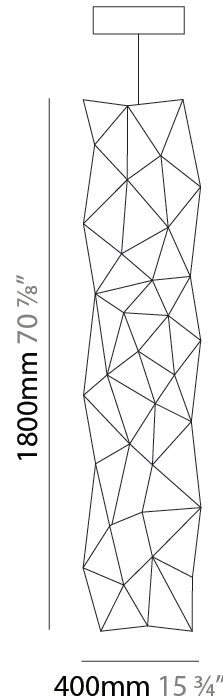

1. To build a product code in our configurator select the specify button on the base model # product page
2. To build a manual product code on this datasheet choose from the options listed below in blue font and add the suffix to the base model #

GENERAL

Series: Cosmos Vertical
Brand: Quasar
Division: Design
Mounting Type: Suspension
Mounting Location: Ceiling
Subcategory: Ambient

PHYSICAL

Shape: Square
Length (mm): 400
Length (in): 15 3/4
Width (mm): 400
Width (in): 15 3/4
Height (mm): 1800
Height (in): 70 7/8
Max. Overall Height (mm): 3800
Max. Overall Height (in): 149 5/8
Light Distribution: Omnidirectional
Weight (kg): 4.5
Weight (lbs): 9.92
[Fixture Finish: NIC / BRA / BBR](#)
Fixture Material: Metal
Cable Details: 2000mm Cable
Upon Request: Custom Sizes Optional Dowlight upon request

ELECTRICAL

Number of Lamps: 54
Lamp Type: LED
Input Wattage (W): 32.4
Max. Wattage Per Lamp (W): 0.6
[Dimming: 0-10V Dimming / Phase Dimming (120Vac Only)](#)
Driver Included: Yes
Driver Location: Integrated
Driver Type: Constant Voltage - Universal
Driver Class: Class 2
Input Voltage (V): 120 - 277
Output Voltage (V): 12

LED

Number of LEDs: 54
[Color Temperature (°K): 2400 / 2800](#)
Max. Delivered Lumen (lm): 1620 (2800K)
CRI: >90 CRI
Lamp Life (hrs): 50000

OPTICAL

RATINGS AND CERTIFICATIONS

Certified By: Certified for North American Standards
IP rating: IP20

PROJECT
TYPE
SPECIFIER
QUANTITY
DATE