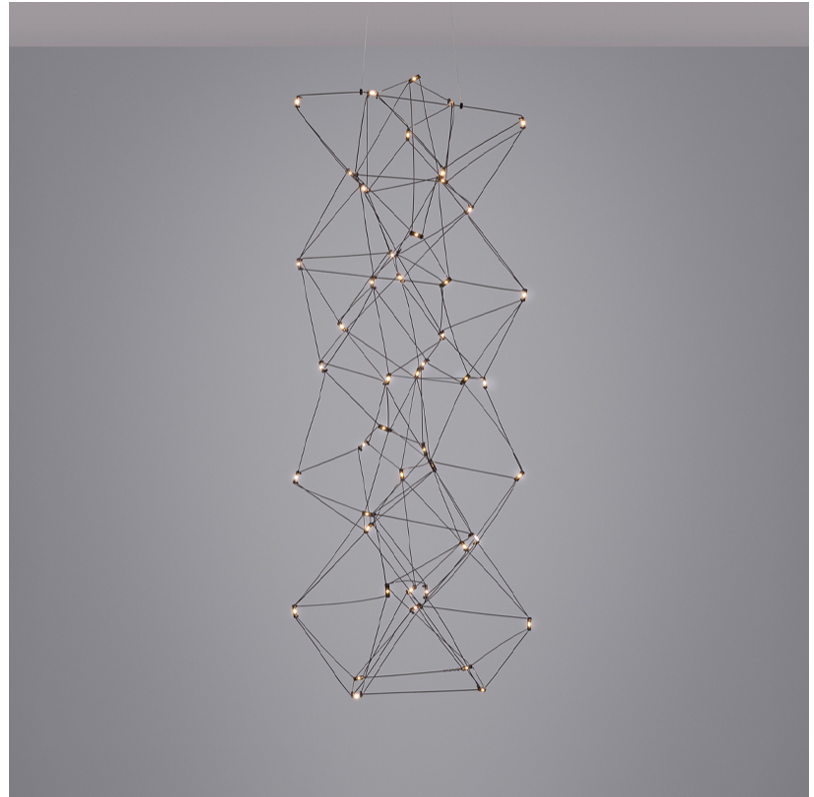

1. To build a product code in our configurator select the specify button on the base model # product page
2. To build a manual product code on this datasheet choose from the options listed below in blue font and add the suffix to the base model #

GENERAL

Series: Cosmos Vertical
Brand: Quasar
Division: Design
Mounting Type: Suspension
Mounting Location: Ceiling
Subcategory: Ambient

PHYSICAL

Shape: Square
Length (mm): 400
Length (in): 15 3/4
Width (mm): 400
Width (in): 15 3/4
Height (mm): 1800
Height (in): 70 7/8
Max. Overall Height (mm): 3800
Max. Overall Height (in): 149 5/8
Light Distribution: Omnidirectional
Weight (kg): 4.5
Weight (lbs): 9.92
[Fixture Finish: NIC / BRA / BBR](#)
Fixture Material: Metal
Cable Details: 2000mm Cable
Upon Request: Custom Sizes Optional Dowlight upon request

ELECTRICAL

Number of Lamps: 54
Lamp Type: LED
Input Wattage (W): 32.4
Max. Wattage Per Lamp (W): 0.6
[Dimming: 0-10V Dimming / Phase Dimming (120Vac Only)](#)
Driver Included: Yes
Driver Location: Integrated
Driver Type: Constant Voltage - Universal
Driver Class: Class 2
Input Voltage (V): 120 - 277
Output Voltage (V): 12

LED

Number of LEDs: 54
[Color Temperature (°K): 2400 / 2800](#)
Max. Delivered Lumen (lm): 1620 (2800K)
CRI: >90 CRI
Lamp Life (hrs): 50000

OPTICAL

RATINGS AND CERTIFICATIONS

Certified By: Certified for North American Standards
IP rating: IP20

PROJECT
TYPE
SPECIFIER
QUANTITY
DATE